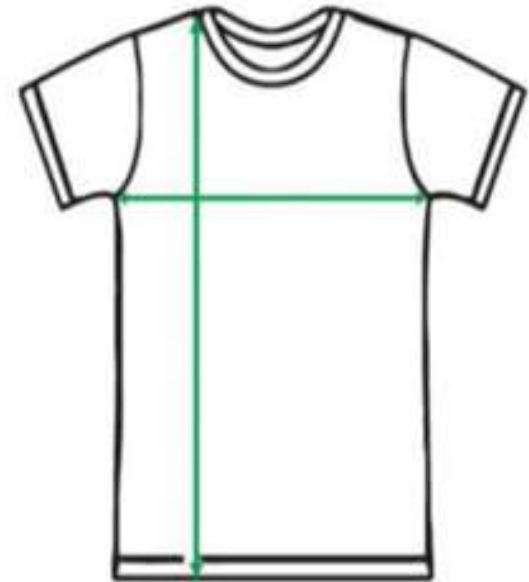

SIZE	BODY WIDTH (cm)	BODY LENGTH (cm)
SML	47	71
MED	52	75
LRG	56.5	78.5
XLG	61	82
2XL	64	83.5
3XL	68	85
4XL	75	87
5XL	80	89

***PLEASE NOTE MEASUREMENTS CAN VARY WITHIN 2.5CM**